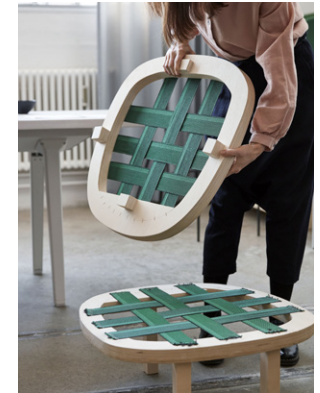

## DORSO

Inspired by the shifting curves of a human torso in motion, GamFratesi's Dorso combines a rounded exterior with a rotating base, creating a relaxing and functional lounge chair. Dorso's compact dimensions, swivel mechanism, and high level of comfort make it suitable for many different contexts, ranging from conference rooms, lounges, and waiting areas in public environments to homes and other private settings.

## A ROTATING LOUNGE CHAIR

Dorso is a sleek, compact lounge chair with an integrated swivel mechanism. It has a beautiful shape and a comfortable seat, as well as a surprise function not often found in a four-legged lounge chair: 360 degrees of rotation.

A chair with a swivel-base is a highly practical chair that allows its user increased flexibility. This quality makes Dorso an interesting addition to a range of public environments, including lobbies and lounges. It would also work well in the domestic sphere, especially as it offers great comfort in a compact design and can fit into limited space.